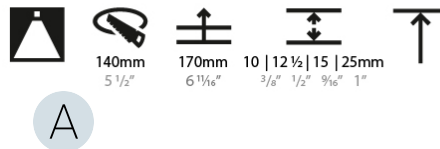

ELECTRICAL

Lamp Type: LED (Zhaga Standard)
Input Wattage (W): 28
Total Output Wattage (W): 26.4
Dimming: Tri-Mode (Non-Dimming and Phase Dimming (120Vac only) and 0-10V Dimming)
Driver Included: No
Driver Location: Recessed Housing
Driver Type: Constant Current - Universal
Driver Class: Class 2
Housing: See components
Input Voltage (V): 120 - 277
Constant Current (mA): 700

LED

Number of LEDs: 1
Color Temperature (°K): 2700 / 3000 / 3500 / 4000
Max. Delivered Lumen (lm): 2156 / 2244 / 2377 / 2425
Nominal Lumen (lm): 2909 / 3028 / 3208 / 2373
CRI: >90 CRI
Lamp Life (hrs): 50000
Upon Request: RGB-W Tunable White Special Color Temperature Special LED

OPTICAL

Reflector°: 18 / 34
Optic°: Lens Pack - No Lens / Linear Spread Lens / Honeycomb / Spread Lens
Adjustability: Fixed
Upon Request: Special Beam Angles

RATINGS AND CERTIFICATIONS

382, F 416-247-9319, www.zaneen.com
Certified and tested for North American standards at the end of the existing Model #. For assistance on 'custom' specifications, contact zteam@zaneen.com.
In a constant effort to supply the best product, we reserve the right to change specifications or materials without notice. The most recent specification sheets are found at zaneen.com
IP rating: IP20