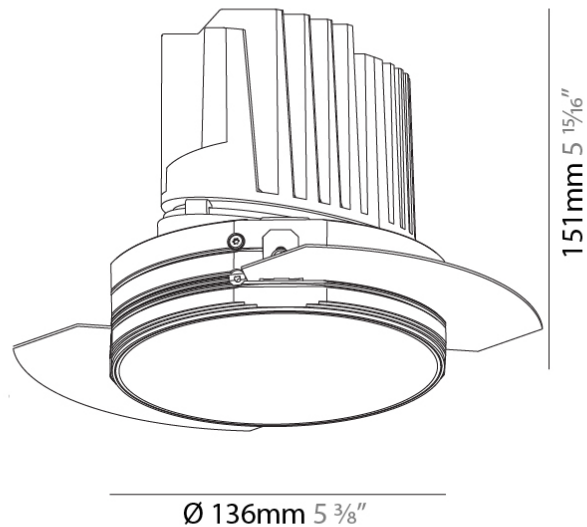

GENERAL

Series: Bioniq
 Subseries: Bioniq Round Deep
 Brand: Prolicht
 Division: Architectural
 Mounting Type: Trimless
 Mounting Location: Ceiling
 Subcategory: Downlight

PHYSICAL

Shape: Round
 Diameter (mm): 136
 Diameter (in): 5 3/8
 Height (mm): 151
 Height (in): 5 15/16
 Ceiling Thickness (mm): 10 / 12.5 / 15 / 25
 Ceiling Thickness (in): 3/8 or 1/2 or 9/16 or 1
 Min. Recessing Depth (mm): 170
 Min. Recessing Depth (in): 6 11/16
 Light Distribution: Downlight
 Weight (kg): 1.078
 Weight (lbs): 2.37
 Fixture Finish: SSR / BKV / CWI / CRY / HAB / UFT / ITA / RUA / FTG / MYG / LOD / PUS / FRO / FUP / KIA / POP / BLS / SPG / MEY / GOH / GUM / CHC / COM / ABZ / JAG / OBR / MOS / ROR
 Fixture Material: Aluminum Die Cast
 Cut-out Measurements: \varnothing 140mm / 5 1/2"
 Upon Request: Unique Ceiling Thickness

OPTICAL

Reflector°: 18 / 34
 Optic°: Lens Pack - No Lens / Linear Spread Lens / Honeycomb / Spread Lens
 Adjustability: Fixed
 Upon Request: Special Beam Angles

RATINGS AND CERTIFICATIONS

382, F 416-247-9319, www.zaneen.com
 Certified and tested for North American standards at the end of the existing Model #. For assistance on 'custom' specifications, contact zteam@zaneen.com.
 In a constant effort to supply the best product, we reserve the right to change specifications or materials without notice. The most recent specification sheets are found at zaneen.com
 IP rating: IP20