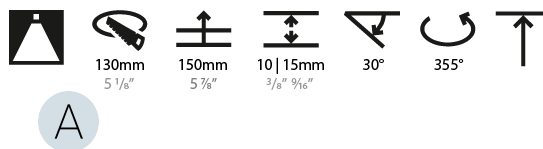

OPTICAL

Reflector°: 18 / 38
 Optic°: Lens Pack - No Lens / Linear Spread Lens / Honeycomb / Spread Lens
 Adjustability: Rotational 355°; Tilt 30°

RATINGS AND CERTIFICATIONS

Certified By: Certified for North American Standards
 IP rating: IP20
 Zaneen Group Inc. © 2024, T 1800-388-3382, F 416-247-9319, www.zaneen.com