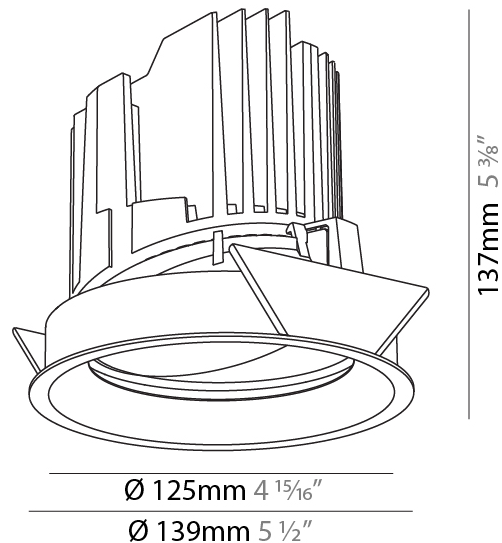

GENERAL

Series: Bioniq
 Subseries: Bioniq Round Adjustable
 Brand: Prolight
 Division: Architectural
 Mounting Type: Recessed
 Mounting Location: Ceiling
 Subcategory: Downlight

PHYSICAL

Shape: Round
 Diameter (mm): 139
 Diameter (in): 5 1/2
 Height (mm): 137
 Height (in): 5 3/8
 Ceiling Thickness (mm): 10 / 12.5 / 15
 Ceiling Thickness (in): 3/8 or 1/2 or 9/16
 Min. Recessing Depth (mm): 150
 Min. Recessing Depth (in): 5 7/8
 Light Distribution: Adjustable / Downlight
 Weight (kg): 0.836
 Weight (lbs): 1.84
 Fixture Finish: SSR / BKV / CWI / CRY / HAB / UFT / ITA / RUA / FTG / MYG / LOD / PUS / FRO / FUP / KIA / POP / BLS / SPG / MEY / GOH / GUM / CHC / COM / ABZ / JAG / OBR / MOS / ROR
 Fixture Material: Aluminum Die Cast
 Cut-out Measurements: 130mm / 5 1/8"

OPTICAL

Reflector°: 18 / 38
 Optic°: Lens Pack - No Lens / Linear Spread Lens / Honeycomb / Spread Lens
 Adjustability: Rotational 355°; Tilt 30°

RATINGS AND CERTIFICATIONS

Certified By: Certified for North American Standards
 IP rating: IP20
 Zaneen Group Inc. © 2024, T 1800-388-3382, F 416-247-9319, www.zaneen.com